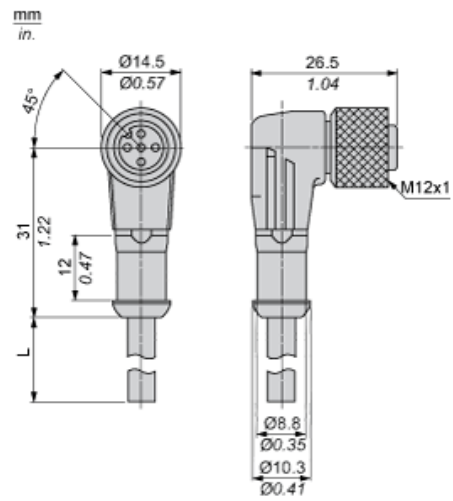

Main

Range of product	Telemecanique Cabling components
Accessory / separate part category	Cabling accessory
Accessory / separate part type	Pre-wired connectors
Series name	General purpose

Complementary

Electrical connection	Elbowed female connector M12, 5 pins (included earth pin)
Cable connector fixing	Screw-on
Collar material	Metal
Status LED	Without
Cable length	5 m
Cable outer diameter	5.9 mm
Cable composition	5 x 0.34 mm ²
Wire insulation material	PUR
[Ue] rated operational voltage	60 V AC 75 V DC
[In] rated current	4 A
Contact resistance	5000 µOhm
Minimum insulating resistance	1 GΩ
Net weight	0.27 kg

Package 2 Length	40.000 cm
Package 2 Weight	4.100 kg
Unit Type of Package 3	P06
Number of Units in Package 3	320
Package 3 Height	75.000 cm
Package 3 Width	60.000 cm
Package 3 Length	80.000 cm
Package 3 Weight	77.220 kg

Contractual warranty

Warranty	18 months
----------	-----------

Dimensions

L : Length of cable

Connections and Schemes

Connectors

BU : Blue
BN : Brown
BK : Black
Y/G : Yellow / Green
BK/ Black / White
WH :