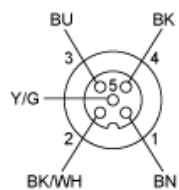

Contractual warranty

Warranty	18 months
----------	-----------

Dimensions

L : Length of cable

Connections and Schemes

Connectors

BU : Blue
BN : Brown
BK : Black
Y/G : Yellow / Green
BK/ Black / White
WH :