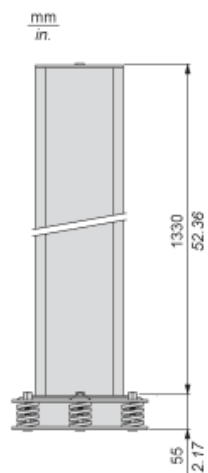

XUSZMF138

Telemecanique Safety light curtains XUSL,
Column with mirror 1330 mm for light curtains,
Hp = 1060 mm

Main

Range of product	Telemecanique Safety light curtains XUSL
Accessory / separate part categor	Mounting and fixing accessories
Accessory / separate part type	Fixing column
Offer type	With mirror
Product compatibility	XUSL.E...91 to XUSL.E...106
Accessory / separate part destination	Safety light curtain type 2 Safety light curtain type 4

Complementary

Ambient air temperature for operation	-30...55 °C -22...131 °F
Ambient air temperature for storage	-30...70 °C -22...158 °F
Column height	1330 mm
Height protected	1060 mm
Net weight	6.4 kg

Packing Units

Unit Type of Package 1	PCE
Number of Units in Package 1	1
Package 1 Height	14.000 cm
Package 1 Width	20.000 cm
Package 1 Length	142.500 cm
Package 1 Weight	8.060 kg
Unit Type of Package 2	P2M
Number of Units in Package 2	12
Package 2 Height	90.000 cm
Package 2 Width	200.000 cm
Package 2 Length	120.000 cm
Package 2 Weight	111.720 kg

Dimensions

With XUSZFB2

With XUSZFB1